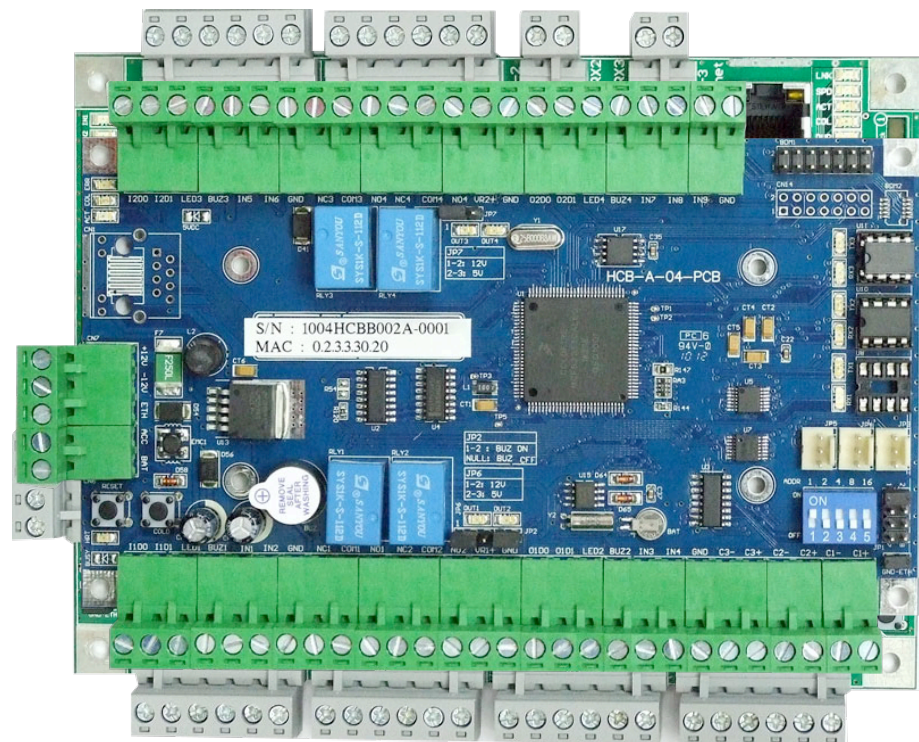

EP.L3800 Elevator Control Panel

ACCESSORIES

Biometrics Reader

RFID Reader

HIO

HIO.EXP

- Support 8 floors by default (expandable to 136 Floors max.)
- Support timezone control bypass for individual floor
- Support up to 4 readers max.
- Support both RFID & biometrics readers
- Emergency bypass function by software
- Emergency bypass function by key Switch

Ordering Information

EP.L3800.PSU

Entrypass 4 Readers Advanced Serial Elevator Control Panel with Power Supply Unit

Basic System Diagram

ENTRYPASS CORPORATION SDN BHD

Tel : +60-3-8068 1929
 Fax: +60-3-8068 1922
www.entypass.net