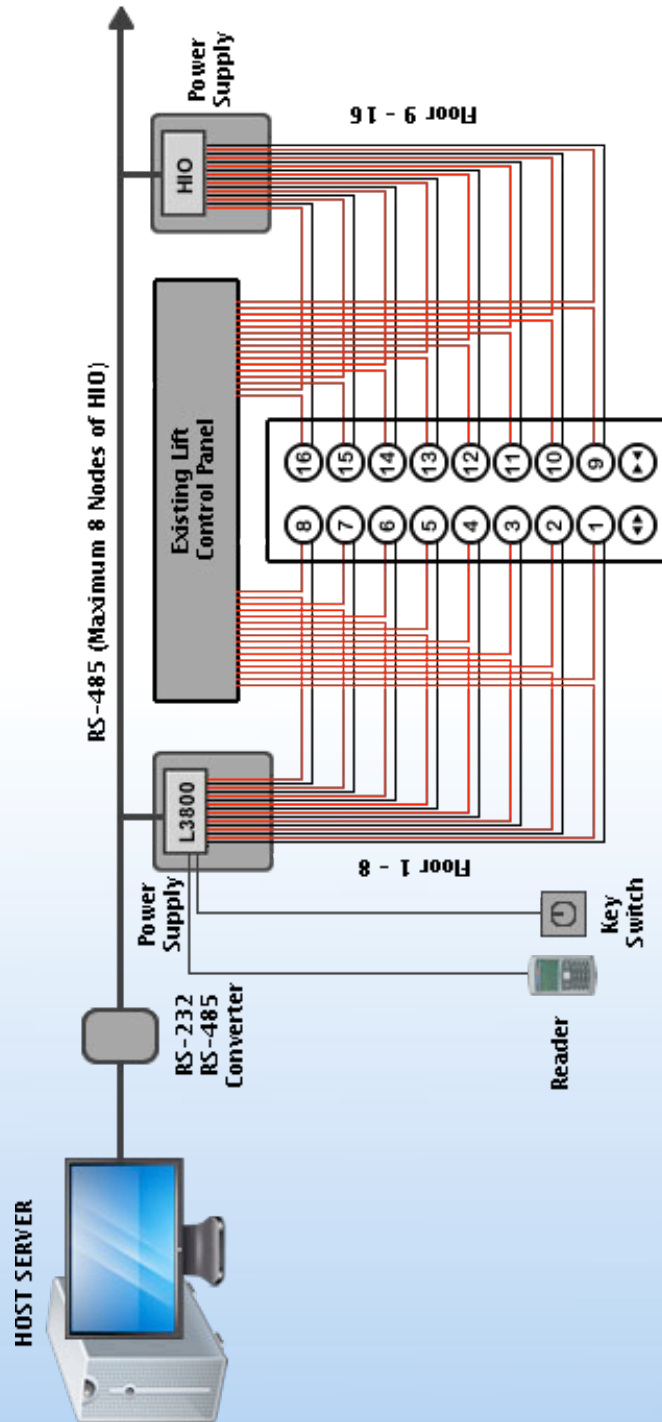

EP.L3800 Elevator Control Panel

ACCESSORIES

Biometrics Reader

RFID Reader

HIO

HIO.EXP

- Support 8 floors by default (expandable to 136 Floors max.)
- Support timezone control bypass for individual floor
- Support up to 4 readers max.
- Support both RFID & biometrics readers
- Emergency bypass function by software
- Emergency bypass function by key Switch

Ordering Information

EP.L3800.PSU

Entrypass 4 Readers Advanced Serial Elevator Control Panel with Power Supply Unit

Basic System Diagram

ENTRYPASS CORPORATION SDN BHD

Tel : +60-3-8068 1929
 Fax: +60-3-8068 1922
www.entypass.net